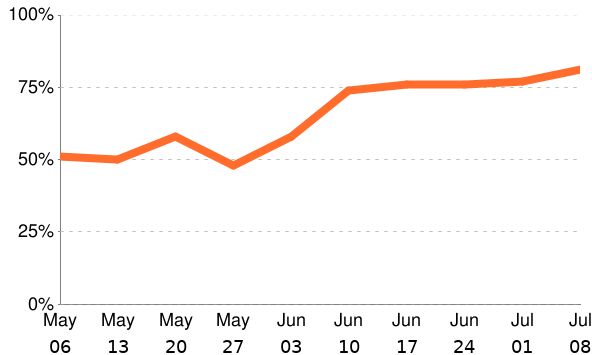

1,179
Detail Views

How is your property performing?

9 Week Average: Your property has performed as well or better than 66% of the market.

Market Comparison

Your Property Detail Views

Real Estate Industry Websites	51
realtor.com (51)	
Additional Websites	1,128
Zillow (1,091)	
Trulia (28)	
HomeBidz (4)	
Total	1,179